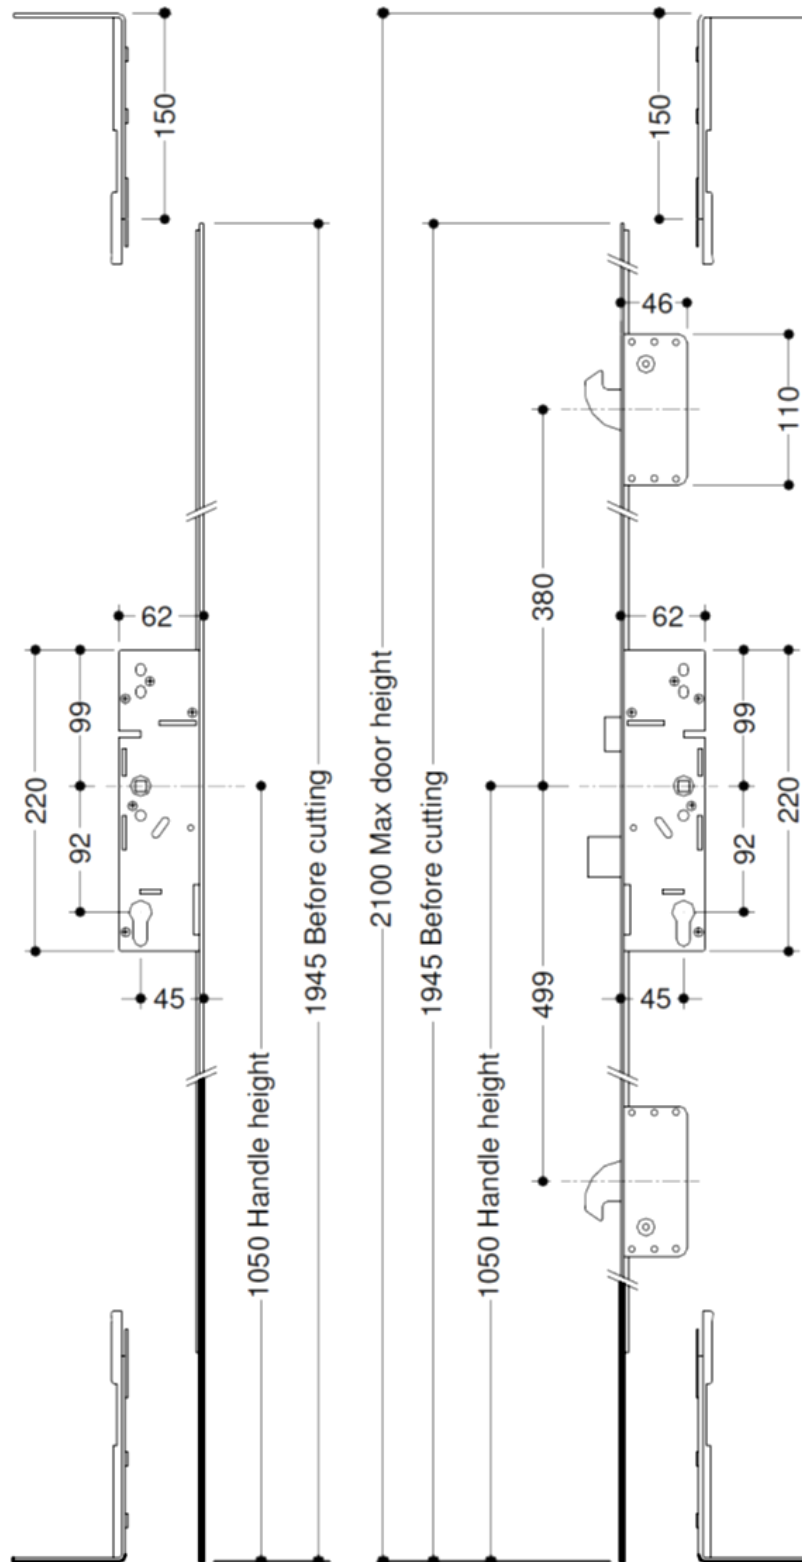

## Enforcer French Door Lock

- ◆ 45mm Backset
- ◆ 16mm face plate
- ◆ Head & cill shoot bolts
- ◆ Handle operated slave lock

## SIZES

Max Height = 2100mm

Min Height = 1850mm

Handle Height = 1050mm

from bottom of door leaf

Shot Bolt & Keep Detail

LOCK DETAIL

CROSS SECTION THROUGH DOOR STILES

# Master & Slave Door Lock Set

Part No.	Description	Qty / Set	Spec
MPL 3820	Enforcer Master door lock - 2 large hook	1	45/92 - 16mm Face
MPL 3821	Enforcer Slave door lock	1	45/92 - 16mm Face
MPK 3822	Enforcer French door striker (Optional)	1	
MPK 3823	Head & Cill shoot bolt keep (Flat plate version)	2	
MPA 3440	Head & Cill shoot bolt	4	16mm Face
	Door lock kit		
<b>MPK 3820</b>	<b>Enforcer double door lock kit. Sufficient to produce</b>	1	45/92 - 16mm Face