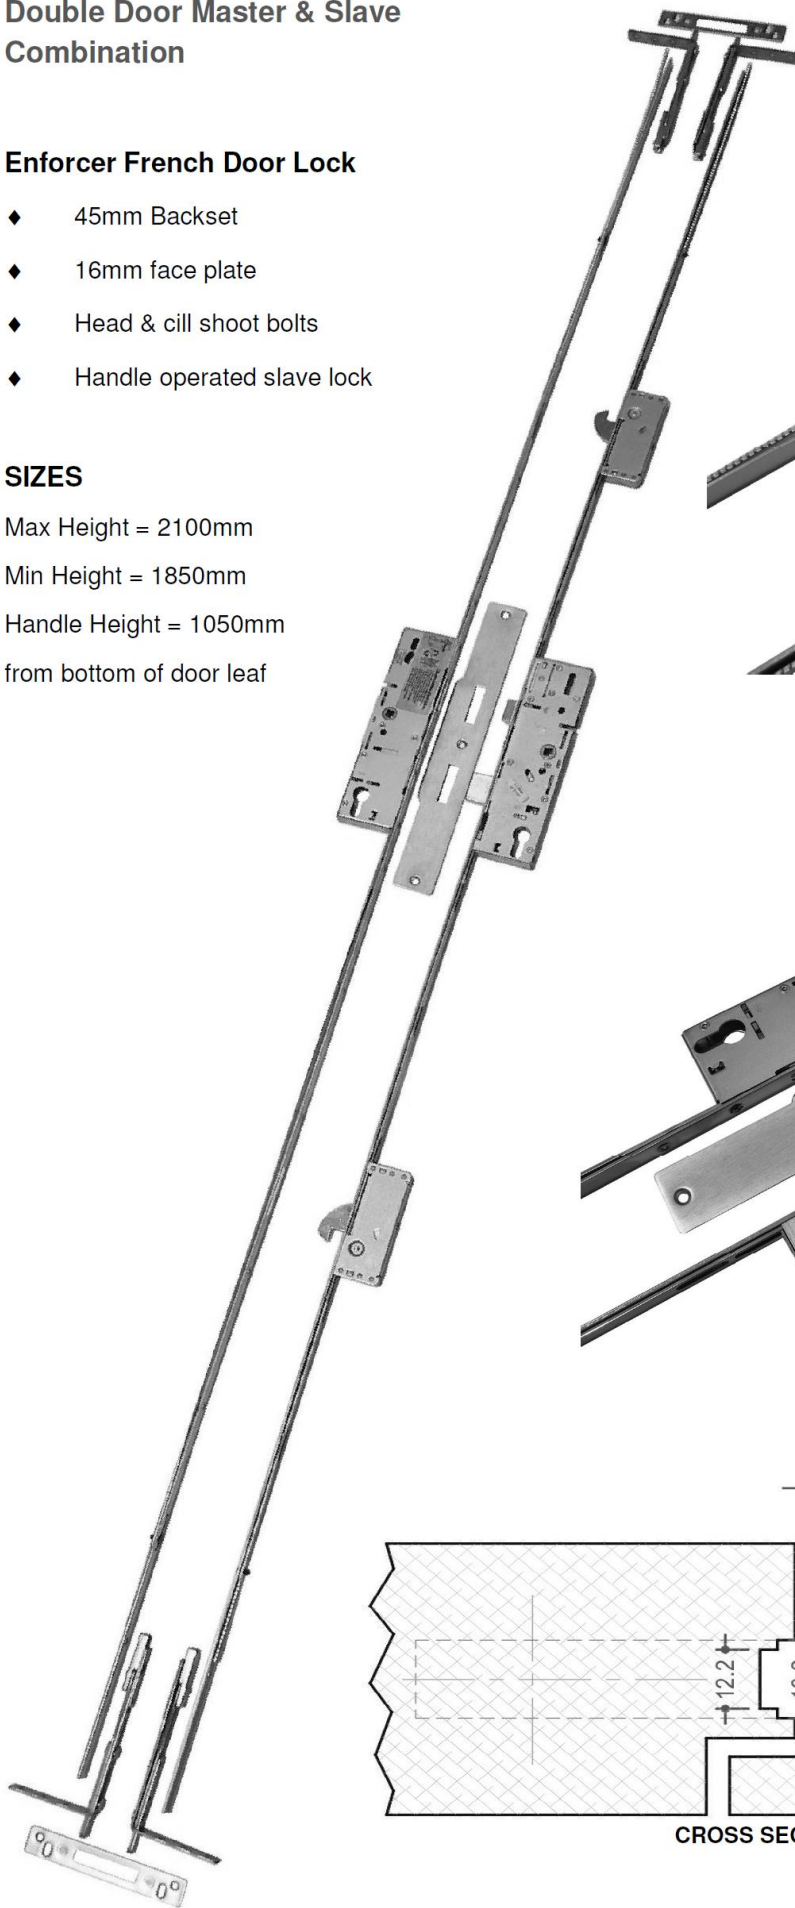

# ENFORCER DOUBLE DOOR LOCK

Double Door Master & Slave  
Combination

MPL

## Enforcer French Door Lock

- ◆ 45mm Backset
- ◆ 16mm face plate
- ◆ Head & cill shoot bolts
- ◆ Handle operated slave lock

## SIZES

Max Height = 2100mm

Min Height = 1850mm

Handle Height = 1050mm

from bottom of door leaf

Shot Bolt & Keep Detail

LOCK DETAIL

CROSS SECTION THROUGH DOOR STILES

# Master & Slave Door Lock Set

Part No.	Description	Qty / Set	Spec
MPL 3820	Enforcer Master door lock - 2 large hook	1	45/92 - 16mm Face
MPL 3821	Enforcer Slave door lock	1	45/92 - 16mm Face
MPK 3822	Enforcer French door striker (Optional)	1	
MPK 3823	Head & Cill shoot bolt keep (Flat plate version)	2	
MPA 3440	Head & Cill shoot bolt	4	16mm Face
	Door lock kit		
<b>MPK 3820</b>	<b>Enforcer double door lock kit. Sufficient to produce</b>	1	45/92 - 16mm Face