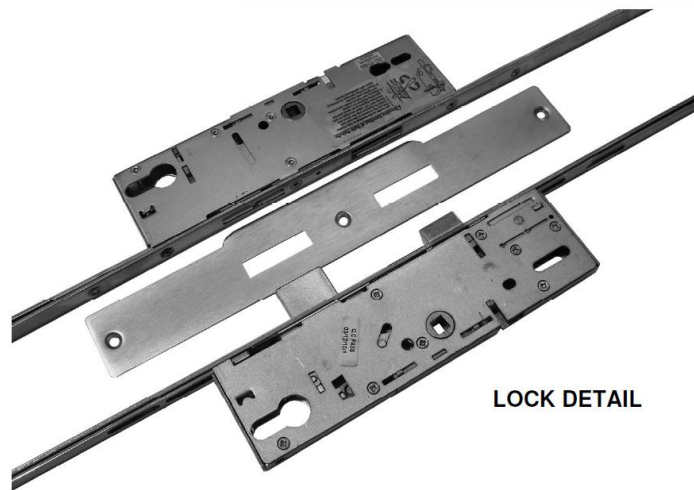

# ENFORCER DOUBLE DOOR LOCK

Double Door Master & Slave  
Combination

MPL

## Enforcer French Door Lock

- ◆ 45mm Backset
- ◆ 16mm face plate
- ◆ Head & cill shoot bolts
- ◆ Handle operated slave lock

## SIZES

Max Height = 2100mm

Min Height = 1850mm

Handle Height = 1050mm

from bottom of door leaf

Shot Bolt & Keep Detail

LOCK DETAIL

CROSS SECTION THROUGH DOOR STILES

# Master & Slave Door Lock Set

Part No.	Description	Qty / Set	Spec
MPL 3820	Enforcer Master door lock - 2 large hook	1	45/92 - 16mm Face
MPL 3821	Enforcer Slave door lock	1	45/92 - 16mm Face
MPK 3822	Enforcer French door striker (Optional)	1	
MPK 3823	Head & Cill shoot bolt keep (Flat plate version)	2	
MPA 3440	Head & Cill shoot bolt	4	16mm Face
	Door lock kit		
<b>MPK 3820</b>	<b>Enforcer double door lock kit. Sufficient to produce</b>	1	45/92 - 16mm Face