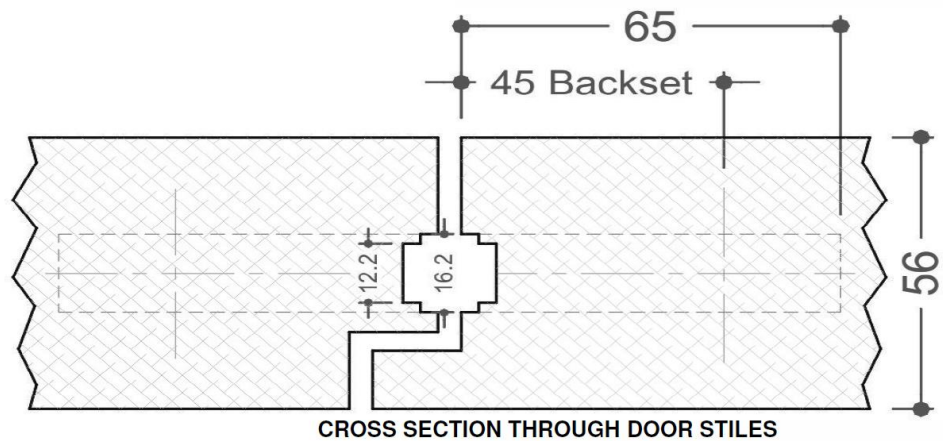

## SIZES

Max Height = 2100mm

Min Height = 1850mm

Handle Height = 1050mm

from bottom of door leaf

Shot Bolt & Keep Detail

LOCK DETAIL

CROSS SECTION THROUGH DOOR STILES

# Master & Slave Door Lock Set

Part No.	Description	Qty / Set	Spec
MPL 3820	Enforcer Master door lock - 2 large hook	1	45/92 - 16mm Face
MPL 3821	Enforcer Slave door lock	1	45/92 - 16mm Face
MPK 3822	Enforcer French door striker (Optional)	1	
MPK 3823	Head & Cill shoot bolt keep (Flat plate version)	2	
MPA 3440	Head & Cill shoot bolt	4	16mm Face
	Door lock kit		
<b>MPK 3820</b>	<b>Enforcer double door lock kit. Sufficient to produce</b>	1	45/92 - 16mm Face